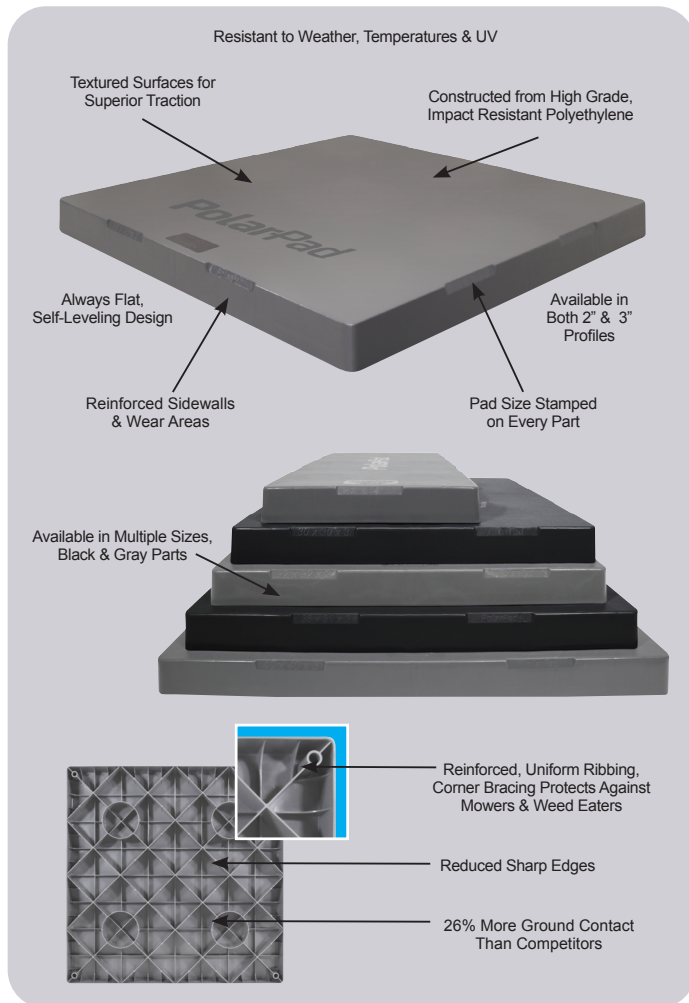

Technical Specifications:

- Polyethylene Resin Resistance:
  - refrigerants, oils, salt solutions, canine urine, and UV degradation
- Service Temperature:
  - -60°F to 180°F
- Combustible Temperature:
  - 662°F auto ignition
  - 649°F flash ignition
- Polyethylene Resin Approvals:
  - ASTM D4976 – PE233
  - FDA 21 CFR 177.1520© 3.2a (B-H per 21 CFR 176.170(c))

Start Strong with PolarPad

The PolarPad Difference			
Superior Strength	✓	Self-Leveling	✓
Lightweight	✓	Resists Cracking	✓
UV Resistance	✓	Virgin Material	✓
Superior in Cold Weather	✓	Made with Polyethylene	✓
Superior Impact Resistance	✓	Always a Flat Part	✓
Reinforced Sidewalls	✓	Consistent Availability, Lead Times	✓
Superior Lifespan	✓	Consistent Coloring	✓

MARS NO.	MODEL	SIZE: W x L x H (IN)	COLOR	PALLET QUANTITY
94765	POLAR3030-2	30 x 30 x 2	Gray	23
94762	POLAR3232-2	32 x 32 x 2	Gray	23
94773	POLAR3636-2	36 x 36 x 2	Gray	23
94740	POLAR1838-3	18 x 38 x 3	Gray	32
94777	POLAR2424-3	24 x 24 x 3	Gray	64
94778	POLAR2436-3	24 x 36 x 3	Gray	32
94729	POLAR2448-3	24 x 48 x 3	Gray	32
94784	POLAR3030-3	30 x 30 x 3	Gray	16
94787	POLAR3232-3	32 x 32 x 3	Gray	16
94792	POLAR3636-3	36 x 36 x 3	Gray	16
94791	POLAR3842-3	38 x 42 x 3	Gray	16
94795	POLAR4040-3	40 x 40 x 3	Gray	16

MARS NO.	MODEL	SIZE: W x L x H (IN)	COLOR	PALLET QUANTITY
94865	POLAR3030-2	30 x 30 x 2	Black	23
94862	POLAR3232-2	32 x 32 x 2	Black	23
94873	POLAR3636-2	36 x 36 x 2	Black	23
94840	POLAR1838-3	18 x 38 x 3	Black	32
94877	POLAR2424-3	24 x 24 x 3	Black	64
94878	POLAR2436-3	24 x 36 x 3	Black	32
94829	POLAR2448-3	24 x 48 x 3	Black	32
94884	POLAR3030-3	30 x 30 x 3	Black	16
94887	POLAR3232-3	32 x 32 x 3	Black	16
94892	POLAR3636-3	36 x 36 x 3	Black	16
94891	POLAR3842-3	38 x 42 x 3	Black	16
94895	POLAR4040-3	40 x 40 x 3	Black	16

WARNING:
Cancer and Reproductive Harm
www.P65Warnings.ca.gov

Toll Free (800) 445-4155 • Fax (631) 348-7160
www.marsdelivers.com